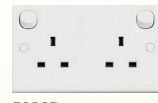

Flush Switches

Cat.No.	Description
E31/1/2A	1 Gang 1 Way Switch
E31/2/3A	1 Gang 2 Way Switch
E32/1/2A	2 Gang 1 Way Switch
E33/1/2A	3 Gang 1 Way Switch
E34/1/2A	4 Gang 1 Way Switch
E35/1/2A	5 Gang 1 Way Switch
E36/1/2A	6 Gang 1 Way Switch
E32D20NA	20A Double Pole Switch with Neon
E31BPRA/P	Bell Press
E31BPR/WP	Weatherproof Bell Press (IP54)

Voltage Rating: 250V

Fan Controller & Light Dimmer

Cat.No.	Description
E31V400FS	Fan Speed Controller (Switched)
E31X91312SFR	5 Speed Fan Dimmer
E32V500	Light Dimmer

Blank Plates

Cat.No.	Description
E31X	1 Gang Blank Plate
E31/2X	2 Gang Blank Plate

Colour Availability: WE = White

Socket Outlets

Cat. No.	Description
E15/5	5A 3 Pin Round Switched Socket
E15/5N	5A 3 Pin Round Switched Socket with Neon
E15U	10A 2 Pin Universal Switched Socket
E426U2	10A 2 Pin Twin Universal Socket
E15	13A 3 Pin Flat Switched Socket
E15N	13A 3 Pin Flat Switched Socket Single with Neon
E25	13A 3 Pin Flat Duplex Switched Socket
E25CE	13A 3 Pin Flat Duplex Switched Socket (Clean Earth)
E25SF	13A 3 Pin Flat Duplex Switched Socket with Surge Arrester
E15/15	15A 3 Pin Round Switched Socket
E15/15N	15A 3 Pin Round Switched Socket with Neon
ET15V15XRZ1	15A Socket with Relay
E426/16	16A 2 Pin + Earth Schuko Socket
E15USB	1 Gang 2.1A USB Socket

E25CE

Telecommunication Accessories

Cat. No.	Description
E31RJ64SM	1 Gang Telephone Outlet
E32RJ64SM	2 Gang Telephone Outlet
ET02/4	2 Gang Shuttered Telephone Outlet
E31TV75MS	1 Gang TV Outlet
E32TV75MS	2 Gang TV Outlet

Voltage Rating: 250V

Colour Availability: WE = White

Hotel Accessories

Cat. No.	Description
E727	Universal Shaver Socket 115/240V (Vertical)

Colour Availability: WE = White

Allied Accessories