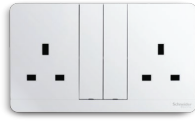

Socket Outlet

E83T25

CODE

DESCRIPTION

E8315

13A 250V 1 Gang Switched Socket

E8315N

13A 250V 1 Gang Switched Socket with LED

E83T25

13A 250V Twin Gang Switched Socket

E8315_15

15A 250V 1 Gang Switched Socket

E8315_15N

15A 250V 1 Gang Switched Socket with LED

E8315TS

16A 250V 1 Gang Switched International Socket

Telecommunication Accessories

CODE

DESCRIPTION

E8331RJS4

1 Gang Telephone Outlet

E8332RJS4

2 Gang Telephone Outlet

E8331RJS

1 Gang Shuttered Plate

E8332RJS

2 Gang Shuttered Plate

E8332TVRJS

1 Gang TV + 1 Gang Data Outlet Shuttered

E8331TV

1 Gang TV Outlet

E8332TV

2 Gang TV Outlet