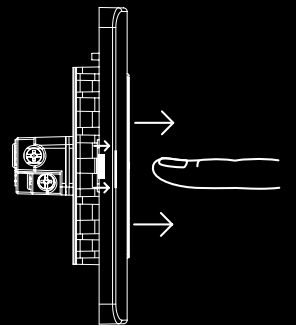

i'm'press™
mechanism