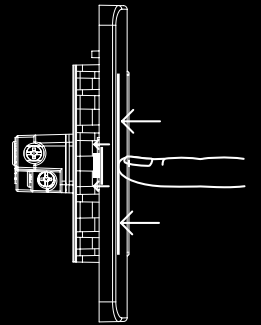

i'm'press™
mechanism