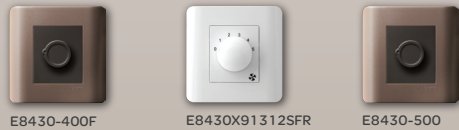

Fan Controller & Light Dimmer

Cat.No.	Description
E8430-400F	Fan Speed Controller (Switched)
E8430X91 312SFR	5 Speed Fan Dimmer
E8430-500	Light Dimmer

Blank Plates

Cat.No.	Description
E8430X	1 Gang Blank Plate