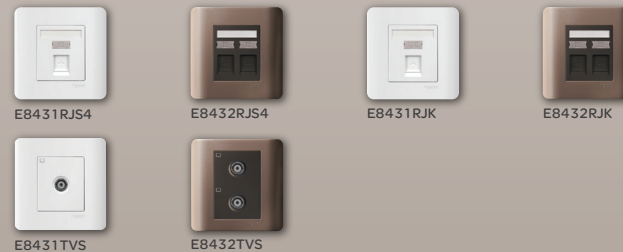

## Fan Controller & Light Dimmer

| Cat.No.         | Description                     |
|-----------------|---------------------------------|
| E8430-400F      | Fan Speed Controller (Switched) |
| E8430X91 312SFR | 5 Speed Fan Dimmer              |
| E8430-500       | Light Dimmer                    |

## Blank Plates

| Cat.No. | Description        |
|---------|--------------------|
| E8430X  | 1 Gang Blank Plate |

Voltage Rating: 250V

Colour Availability: WE = White | SZ = Silver Bronze

Colour Availability: WE = White | SZ = Silver Bronze