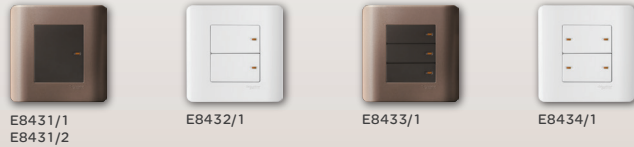

## THE REVOLUTIONARY FULL-FLAT SWITCH

The Full-Flat form factor has redefined many facts in life. Aeroplane seats. TVs. Mobile phones. Electric stoves... and now switches.

Aesthetically pleasing flat switches are in fact available. But only exclusive to luxurious electronic switches and lighting automation systems. The ZENcelo Full-Flat switch has been created for the majority who use electro-mechanical switches. Even on switches you never imagined can be Full-Flat...

## Flush Switches

| Cat.No.  | Description                                  |
|----------|--|
| E8431/1  | 1 Gang 1 Way Full-Flat Switch with Ondicator |
| E8431/2  | 1 Gang 2 Way Full-Flat Switch                |
| E8432/1  | 2 Gang 1 Way Full-Flat Switch with Ondicator |
| E8433/1  | 3 Gang 1 Way Full-Flat Switch with Ondicator |
| E8434/1  | 4 Gang 1 Way Full-Flat Switch with Ondicator |
| E8431D20 | Full-Flat Double Pole Switch with Neon       |
| E8431BP1 | Full-Flat Bell Switch                        |