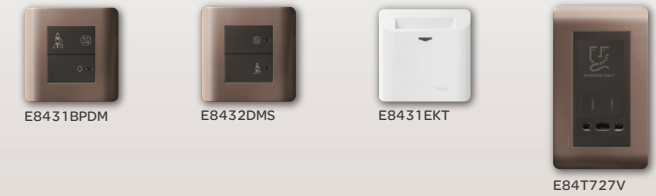

Hotel Accessories

Cat. No.	Description
E8431BPDM	1 Gang Full-Flat Bell Switch with illuminated "DND" & "PCU" Symbols
E8432DMS	2 Gang Full-Flat Switch with "DND" & "PCU" Symbols
E8431EKT	Electronic Key Card Time Delay Switch
E84T727V	Universal Shaver Socket 115/ 240V (Vertical)

Colour Availability: WE = White | SZ = Silver Bronze
*DND = Do Not Disturb | *PCU = Please Clean Up

MAP (Media & Power) Panel

Cat. No.	Description
E84MAPHU9	MAP Panel Base Unit with HDMI/ USB (False Wall)