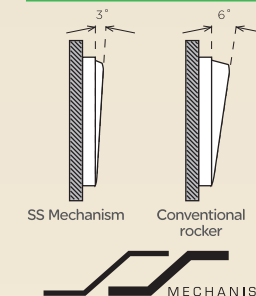

Flush Switches

Cat.No.	Description
E8231L1F20	16AX/20A 250V 1 Gang 1 Way Switch with FL
E8231L2F20	16AX/20A 250V 1 Gang 2 Way Switch with FL
E8232L1F20	16AX/20A 250V 2 Gang 1 Way Switch with FL
E8233L1F20	16AX/20A 250V 3 Gang 1 Way Switch with FL
E8234L1F	10AX/250V 4 Gang 1 Way Switch with FL
E8231D20N	20A 250V Double Pole Switch With Neon
E8231BPL1	Bell Push

FL = Fluorescent Locator

Fan Controller & Light Dimmer

Cat.No.	Description
E8231/250F	Fan Speed Controller (Switched)
E8230X91312SFR	5 Speed Fan Dimmer
E8231/400L	Light Dimmer

Blank Plates

Cat.No.	Description
E8230X	1 Gang Blank Plate

Socket Outlets

Cat. No.	Description
E8215-5N	5A 3 Pin Round Switched Socket with Neon
E8215US	10A 2 Pin Universal Switched Socket
E8215	13A 3 Pin Flat Switched Socket
E8215N	13A 3 Pin Flat Switched Socket Single with Neon
E82T25	13A 3 Pin Flat Duplex Switched Socket
E8215-15N	15A 3 Pin Round Switched Socket with Neon
E82426-16S	16A 2 Pin + Earth Schuko Socket
E82426-16IS	16A International Socket
E8231USB	1 Gang 2.1A USB Socket
E8232USB	2 Gang 2.1A USB Socket

Telecommunication Accessories

Cat. No.	Description
E8231RJS4	1 Gang Telephone Outlet
E8232RJS4	2 Gang Telephone Outlet
E8231RJS	1 Gang Shuttered Plate
E8232RJS	2 Gang Shuttered Plate
E8231TV	1 Gang TV Outlet
E8232TV	2 Gang TV Outlet

Feel the colors of Life!

Hotel Accessories

Cat. No.	Description
E8231BPDMW	1 Gang Bell Switch with illuminated "Privacy", "Please Clean Up" & "Please Wait" Symbols
E8233DMWS	3 Gang Switch with Neon with "Privacy", "Please Clean Up" & "Please Wait" Symbols
E8231EKT	Electronic Key Card Time Delay Switch
E82T727H	Universal Shaver Socket 115V/240V (Horizontal)

>> Uncluttered design

Circular base design