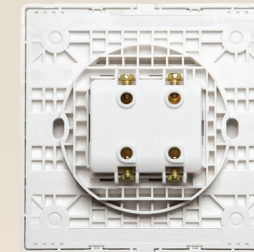

Blank Plates

Cat.No.	Description
E8230X	1 Gang Blank Plate

Socket Outlets

Cat. No.	Description
E8215-5N	5A 3 Pin Round Switched Socket with Neon
E8215US	10A 2 Pin Universal Switched Socket
E8215	13A 3 Pin Flat Switched Socket
E8215N	13A 3 Pin Flat Switched Socket Single with Neon
E82T25	13A 3 Pin Flat Duplex Switched Socket
E8215-15N	15A 3 Pin Round Switched Socket with Neon
E82426-16S	16A 2 Pin + Earth Schuko Socket
E82426-16IS	16A International Socket
E8231USB	1 Gang 2.1A USB Socket
E8232USB	2 Gang 2.1A USB Socket

Telecommunication Accessories

Cat. No.	Description
E8231RJS4	1 Gang Telephone Outlet
E8232RJS4	2 Gang Telephone Outlet
E8231RJS	1 Gang Shuttered Plate
E8232RJS	2 Gang Shuttered Plate
E8231TV	1 Gang TV Outlet
E8232TV	2 Gang TV Outlet

Feel the colors of Life!

Hotel Accessories

Cat. No.	Description
E8231BPDMW	1 Gang Bell Switch with illuminated "Privacy", "Please Clean Up" & "Please Wait" Symbols
E8233DMWS	3 Gang Switch with Neon with "Privacy", "Please Clean Up" & "Please Wait" Symbols
E8231EKT	Electronic Key Card Time Delay Switch
E82T727H	Universal Shaver Socket 115V/240V (Horizontal)

>> Uncluttered design

Circular base design

Pieno's circular base design can easily fit into the common 60mm diameter wall opening for a faster and more convenient installation in false walls or furniture.